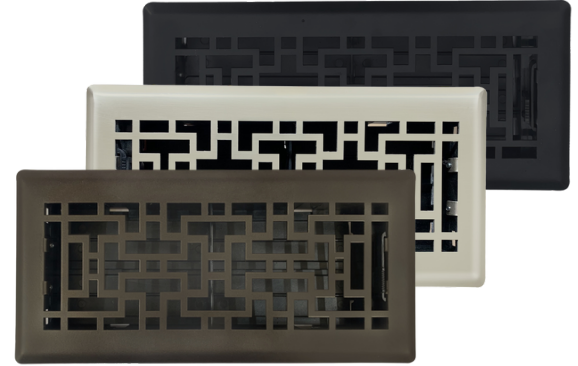

ORIENTAL

SKU #	SIZE	FINISH	CASE PACK	PDQ PACK
ORI210-BLK	2" x 10"	CAST IRON BLACK	20	5
ORI212-BLK	2" x 12"	CAST IRON BLACK	20	5
ORI214-BLK	2" x 14"	CAST IRON BLACK	20	5
ORI410-BLK	4" x 10"	CAST IRON BLACK	20	5
ORI412-BLK	4" x 12"	CAST IRON BLACK	20	5
ORI414-BLK	4" x 14"	CAST IRON BLACK	20	5
ORI210-BRZ	2" x 10"	METALLIC BRONZE	20	5
ORI212-BRZ	2" x 12"	METALLIC BRONZE	20	5
ORI214-BRZ	2" x 14"	METALLIC BRONZE	20	5
ORI410-BRZ	4" x 10"	METALLIC BRONZE	20	5
ORI412-BRZ	4" x 12"	METALLIC BRONZE	20	5
ORI414-BRZ	4" x 14"	METALLIC BRONZE	20	5
ORI210-GRY	2" x 10"	GRANITE GREY	20	5
ORI212-GRY	2" x 12"	GRANITE GREY	20	5
ORI214-GRY	2" x 14"	GRANITE GREY	20	5
ORI410-GRY	4" x 10"	GRANITE GREY	20	5
ORI412-GRY	4" x 12"	GRANITE GREY	20	5
ORI414-GRY	4" x 14"	GRANITE GREY	20	5
ORI210-STN	2" x 10"	SATIN NICKEL	20	5
ORI212-STN	2" x 12"	SATIN NICKEL	20	5
ORI214-STN	2" x 14"	SATIN NICKEL	20	5
ORI410-STN	4" x 10"	SATIN NICKEL	20	5
ORI412-STN	4" x 12"	SATIN NICKEL	20	5
ORI414-STN	4" x 14"	SATIN NICKEL	20	5