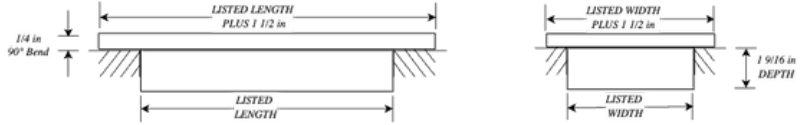

2 WAY LOUVERED

- 0.8 mm thick Stamped Steel
- Adjustable multi-directional airflow damper
- Installation Screws included
- Hardly visible soft rubber lever