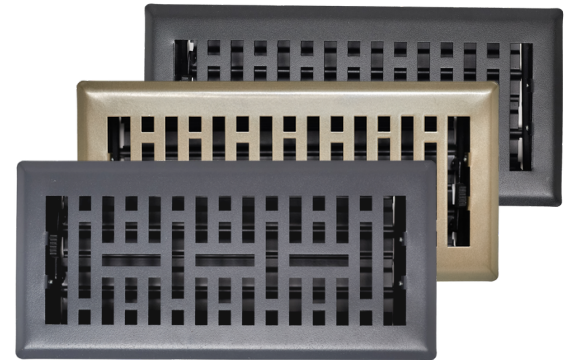

METRO

SKU #	SIZE	FINISH	CASE PACK	PDQ PACK
MTR210-BLK	2" x 10"	CAST IRON BLACK	20	5
MTR212-BLK	2" x 12"	CAST IRON BLACK	20	5
MTR214-BLK	2" x 14"	CAST IRON BLACK	20	5
MTR410-BLK	4" x 10"	CAST IRON BLACK	20	5
MTR412-BLK	4" x 12"	CAST IRON BLACK	20	5
MTR414-BLK	4" x 14"	CAST IRON BLACK	20	5
MTR210-BRZ	2" x 10"	METALLIC BRONZE	20	5
MTR212-BRZ	2" x 12"	METALLIC BRONZE	20	5
MTR214-BRZ	2" x 14"	METALLIC BRONZE	20	5
MTR410-BRZ	4" x 10"	METALLIC BRONZE	20	5
MTR412-BRZ	4" x 12"	METALLIC BRONZE	20	5
MTR414-BRZ	4" x 14"	METALLIC BRONZE	20	5
MTR210-GRY	2" x 10"	GRANITE GREY	20	5
MTR212-GRY	2" x 12"	GRANITE GREY	20	5
MTR214-GRY	2" x 14"	GRANITE GREY	20	5
MTR410-GRY	4" x 10"	GRANITE GREY	20	5
MTR412-GRY	4" x 12"	GRANITE GREY	20	5
MTR414-GRY	4" x 14"	GRANITE GREY	20	5
MTR210-ASH	2" x 10"	METALLIC ASH	20	5
MTR212-ASH	2" x 12"	METALLIC ASH	20	5
MTR214-ASH	2" x 14"	METALLIC ASH	20	5
MTR410-ASH	4" x 10"	METALLIC ASH	20	5
MTR412-ASH	4" x 12"	METALLIC ASH	20	5
MTR414-ASH	4" x 14"	METALLIC ASH	20	5
MTR210-STN	2" x 10"	SATIN NICKEL	20	5
MTR212-STN	2" x 12"	SATIN NICKEL	20	5
MTR214-STN	2" x 14"	SATIN NICKEL	20	5
MTR410-STN	4" x 10"	SATIN NICKEL	20	5
MTR412-STN	4" x 12"	SATIN NICKEL	20	5
MTR414-STN	4" x 14"	SATIN NICKEL	20	5