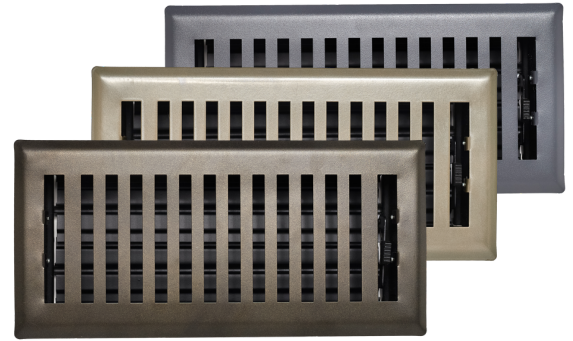

CONTEMPORARY

SKU #	SIZE	FINISH	CASE PACK	PDQ PACK
CTP210-BLK	2" x 10"	CAST IRON BLACK	20	5
CTP212-BLK	2" x 12"	CAST IRON BLACK	20	5
CTP214-BLK	2" x 14"	CAST IRON BLACK	20	5
CTP410-BLK	4" x 10"	CAST IRON BLACK	20	5
CTP412-BLK	4" x 12"	CAST IRON BLACK	20	5
CTP414-BLK	4" x 14"	CAST IRON BLACK	20	5
CTP210-BRZ	2" x 10"	METALLIC BRONZE	20	5
CTP212-BRZ	2" x 12"	METALLIC BRONZE	20	5
CTP214-BRZ	2" x 14"	METALLIC BRONZE	20	5
CTP410-BRZ	4" x 10"	METALLIC BRONZE	20	5
CTP412-BRZ	4" x 12"	METALLIC BRONZE	20	5
CTP414-BRZ	4" x 14"	METALLIC BRONZE	20	5
CTP210-GRY	2" x 10"	GRANITE GREY	20	5
CTP212-GRY	2" x 12"	GRANITE GREY	20	5
CTP214-GRY	2" x 14"	GRANITE GREY	20	5
CTP410-GRY	4" x 10"	GRANITE GREY	20	5
CTP412-GRY	4" x 12"	GRANITE GREY	20	5
CTP414-GRY	4" x 14"	GRANITE GREY	20	5
CTP210-ASH	2" x 10"	METALLIC ASH	20	5
CTP212-ASH	2" x 12"	METALLIC ASH	20	5
CTP214-ASH	2" x 14"	METALLIC ASH	20	5
CTP410-ASH	4" x 10"	METALLIC ASH	20	5
CTP412-ASH	4" x 12"	METALLIC ASH	20	5
CTP414-ASH	4" x 14"	METALLIC ASH	20	5
CTP210-STN	2" x 10"	SATIN NICKEL	20	5
CTP212-STN	2" x 12"	SATIN NICKEL	20	5
CTP214-STN	2" x 14"	SATIN NICKEL	20	5
CTP410-STN	4" x 10"	SATIN NICKEL	20	5
CTP412-STN	4" x 12"	SATIN NICKEL	20	5
CTP414-STN	4" x 14"	SATIN NICKEL	20	5

DÉCOR COLLECTION